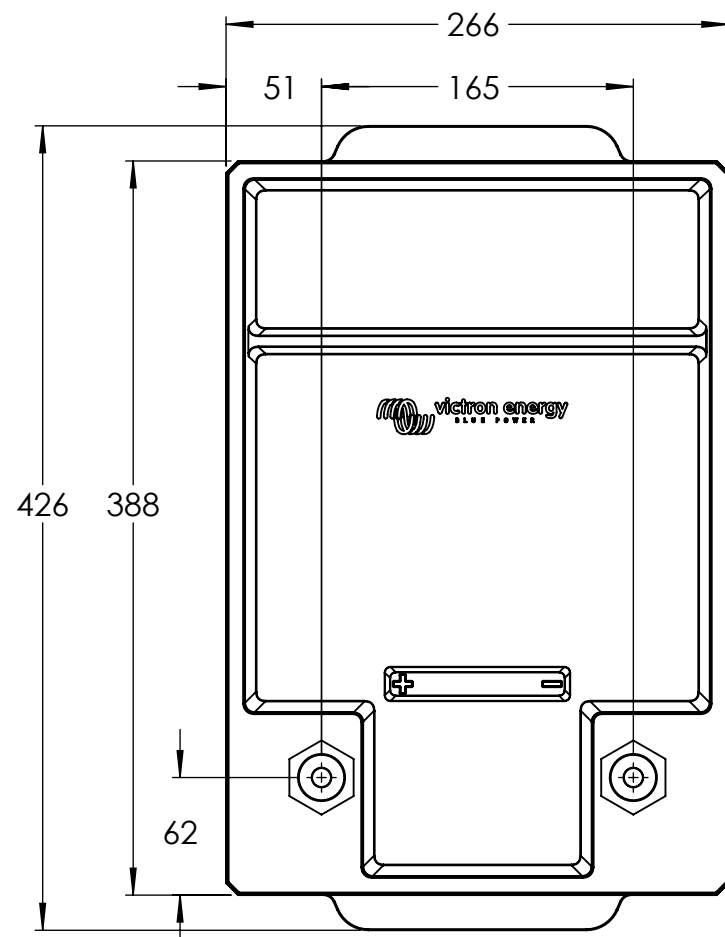

Dimension Drawing - LiFePO4 (Smart)

BAT512130410

LiFePO4 Battery 12.8V/300Ah Smart

Dimensions in mm

victron energy
BLUE POWER