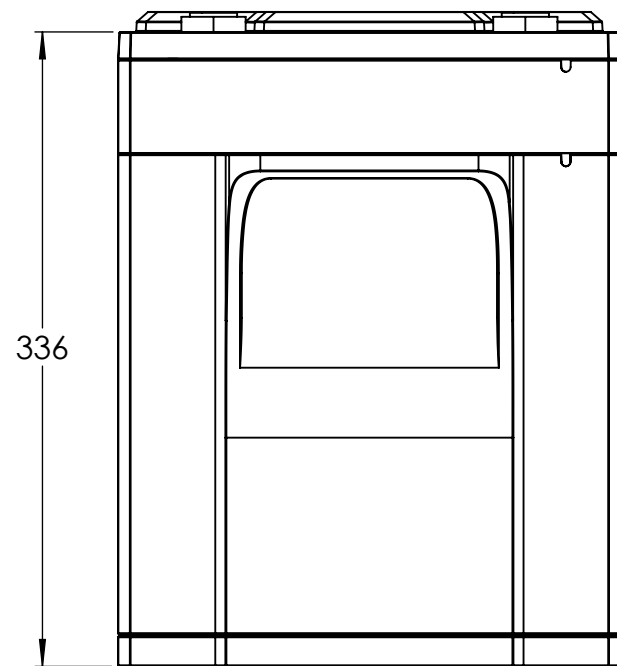

Dimension Drawing - LiFePO4 (Smart)

BAT512130410

LiFePO4 Battery 12.8V/300Ah Smart

Dimensions in mm

victron energy
BLUE POWER